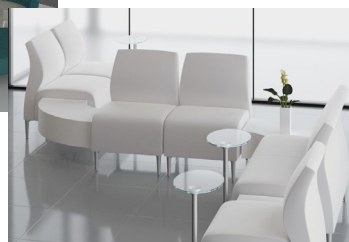

Sauder -
Puzzle

Krug -
Zola

ERG International -
Laguna