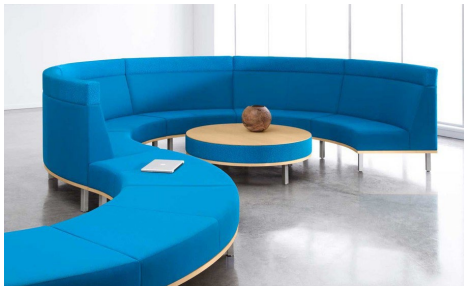

CONTRACT SOURCE, INC.

With Over 30 Years of Expertise

Furnishings | Consulting

Top Performers

Modular Lounge Seating

KI -
My Place

JSI -
Connect

Integra -
Coffee House

Hightower -
Kona Modular

Sit On It -
Pasea

KI -
My Way

Sauder -
Puzzle

Krug -
Zola

ERG International -
Laguna