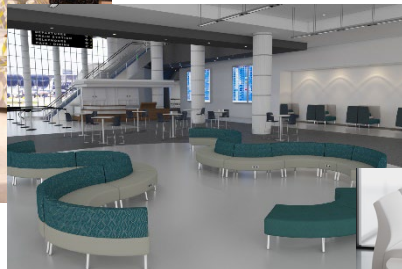

Sauder -
Puzzle

Krug -
Zola

ERG International -
Laguna